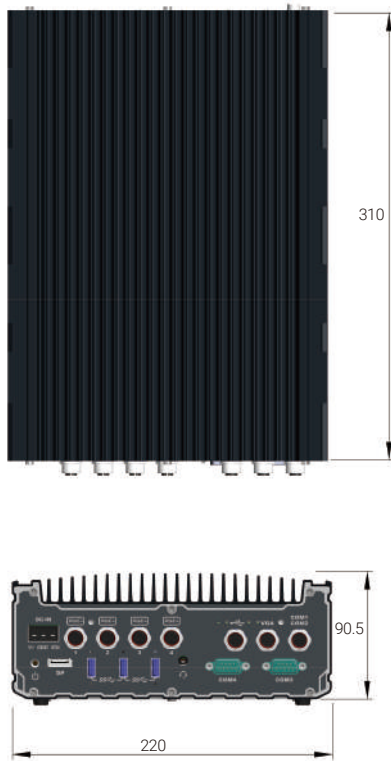

Appearance

Dimensions

Unit : mm

Mounting Configuration

▲ SEMIL 19" rack-mounted

▲ SEMIL wall-mounted

Ordering Information

Model No.	Product Description
SEMIL-1301	Half-Rack Rugged Fanless Computer supporting Intel® Xeon® E or 9th/ 8th-Gen Core™ processor with M12 I/Os
SEMIL-1301-10G	Half-rack rugged fanless computer supporting Intel® Xeon® E or 9th / 8th-Gen Core™ processor with M12 I/Os and 10GbE port
SEMIL-1311J	Half-Rack Rugged Fanless Computer supporting Intel® Xeon® E or 9th/ 8th-Gen Core™ processor with M12 I/Os and SuperCAP UPS
SEMIL-1311J-10G	Half-rack rugged fanless computer supporting Intel® Xeon® E or 9th / 8th-Gen Core™ processor with M12 I/Os, SuperCAP UPS and 10GbE port

Optional Accessories

PA-160W-OW	160W AC-DC power adapter, 20V/8A; 18AWG/120cm; cord end terminals for terminal block, operating temperature : -30 to 70°C.
JPlate-SL	Joint plate assembly for SEMIL
Cblkit-M12	Please refer to the Cable Kit Guide on the following page

SEMIL-1000 Series

Type	Model Name	Description
	Cbl-M12X8M-RJ45-CAT6A-500CM	M12 (8-pole-X-coded) to RJ45, CAT6, length : 500CM
	Cbl-M12A8M-2U2TA-180CM	M12 (8-pole-A-coded) to 2xUSB 2.0 type A (female), Length: 180CM
	Cbl-M12A17M-VGA-180CM3	M12 (17-pole-A-coded) to VGA (Male), Length: 180CM
	Cbl-M12A8M-2DB9M_OW2-180CM1	Cable 180cm, M12 A-Code Male 8P to x2 DB9 Male+2P
	Cbl-M12S4F-OW4-180CM1	Cable 180cm, M12 S-Code Female 4P to Open Wire 4P
	Cbl-M12A8M-ADJ-180CM	M12 (8-pole-A-coded) to Audio Jack, Length : 180CM