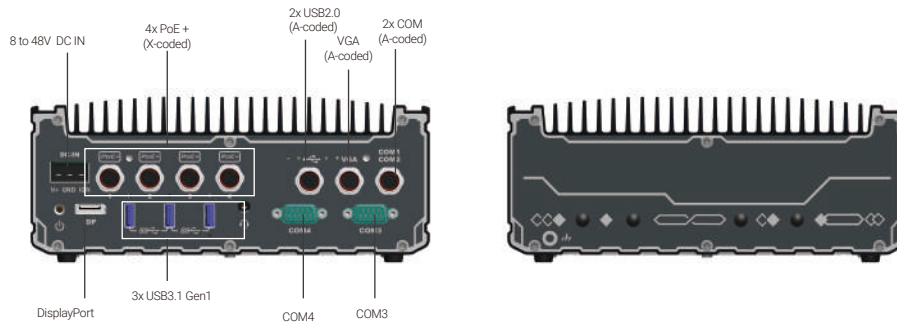

Appearance

Dimensions

Unit : mm

Mounting Configuration

▲ SEMIL 19" rack-mounted

▲ SEMIL wall-mounted

Ordering Information

Model No.	Product Description
SEMIL-1301	Half-Rack Rugged Fanless Computer supporting Intel® Xeon® E or 9th/ 8th-Gen Core™ processor with M12 I/Os
SEMIL-1301-10G	Half-rack rugged fanless computer supporting Intel® Xeon® E or 9th / 8th-Gen Core™ processor with M12 I/Os and 10GbE port
SEMIL-1311J	Half-Rack Rugged Fanless Computer supporting Intel® Xeon® E or 9th/ 8th-Gen Core™ processor with M12 I/Os and SuperCAP UPS
SEMIL-1311J-10G	Half-rack rugged fanless computer supporting Intel® Xeon® E or 9th / 8th-Gen Core™ processor with M12 I/Os, SuperCAP UPS and 10GbE port

Optional Accessories

PA-160W-OW	160W AC-DC power adapter, 20V/8A; 18AWG/120cm; cord end terminals for terminal block, operating temperature : -30 to 70°C.
JPlate-SL	Joint plate assembly for SEMIL
Cblkit-M12	Please refer to the Cable Kit Guide on the following page

SEMIL-1000 Series

Type	Model Name	Description
	Cbl-M12X8M-RJ45-CAT6A-500CM	M12 (8-pole-X-coded) to RJ45, CAT6, length : 500CM
	Cbl-M12A8M-2U2TA-180CM	M12 (8-pole-A-coded) to 2xUSB 2.0 type A (female), Length: 180CM
	Cbl-M12A17M-VGA-180CM3	M12 (17-pole-A-coded) to VGA (Male), Length: 180CM
	Cbl-M12A8M-2DB9M_OW2-180CM1	Cable 180cm, M12 A-Code Male 8P to x2 DB9 Male+2P
	Cbl-M12S4F-OW4-180CM1	Cable 180cm, M12 S-Code Female 4P to Open Wire 4P
	Cbl-M12A8M-ADJ-180CM	M12 (8-pole-A-coded) to Audio Jack, Length : 180CM